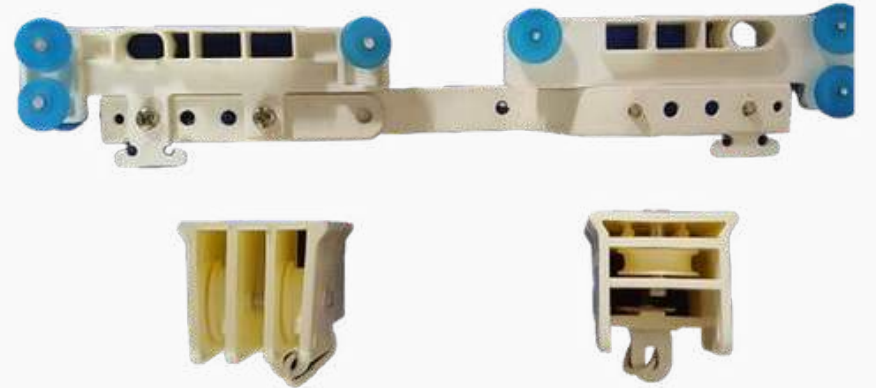

RIPPLE ACCESSORIES

JUMBO TRACK

White

Ivory

Jumbo Elbow

Jumbo End Cap

Jumbo Long Bracket (#28)

Jumbo Bracket (#28)

Jumbo Runner (Ivory/Blue)

Jumbo Track Overlapper

JUMBO DOUBLE WALL

Jumbo Jointer

Jumbo Magnet

RIPPLE ACCESSORIES

INVISIBLE TRACK

**WORLD'S SLIMMEST
CURTAIN TRACK**