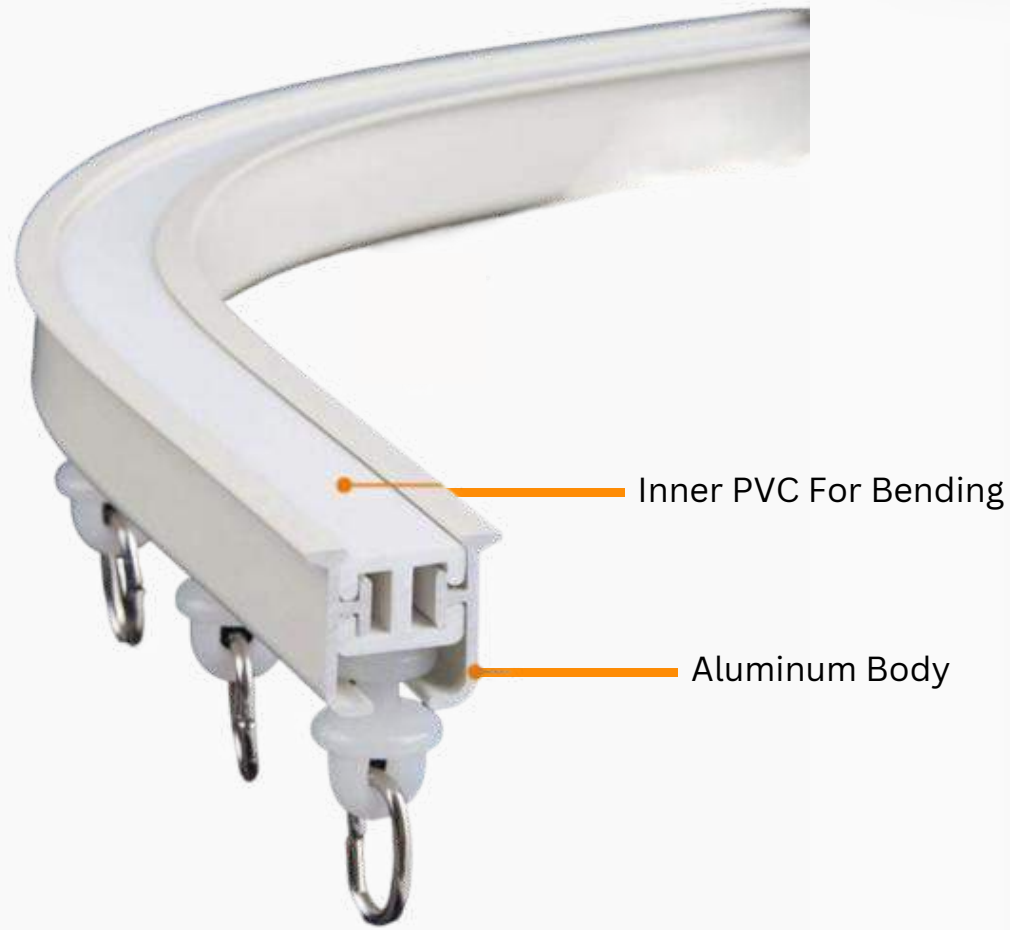

RPLR-06 (Arabian Curtain Track)

RIPPLE BELTS

3cm/
1 inch

3cm/
1 inch

6 cm/
2 inch

ARABIAN TAPE

RIPPLE TAPE
FOR BLACK CURTAINS

FLEXI TRACK

Manual Bending Premium Channel

BEND IT, STYLE IT. YOUR WAY.

Flexi Metal End Cap

Flexi Runner

Flexi Ceiling and Wall Bracket

- 
- PVC Infused Manual Bending Track
 - 90 Degree plus bend can be done manually
 - Track Weight : 1kg/15Ft