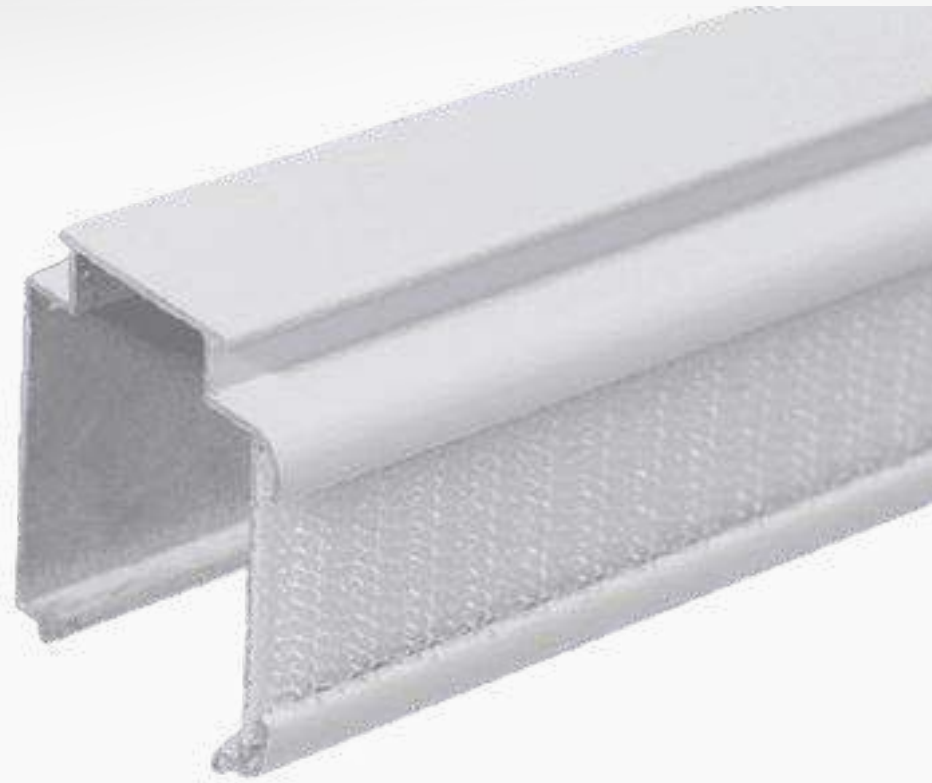

Deluxe Roman Channel