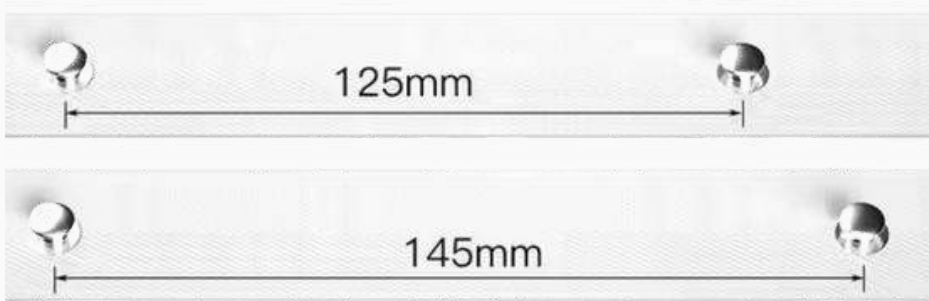

Ripple End Cap

Jumbo Silent Ripple Accessories

Jumbo Bracket (#28)

Jumbo Silent Elbow

Universal Double Wall (Heavy)
Available in all colours

Jumbo Silent End Cap

Universal Magnet

DELUXE CHANNEL