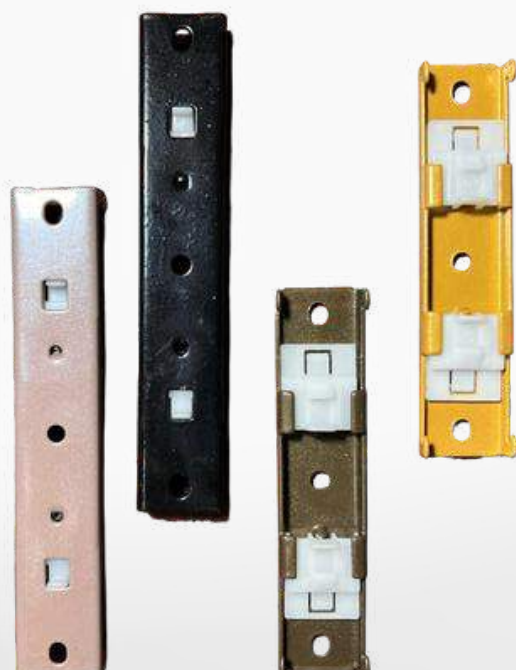

Rose Gold

Matte Grey

Matte Black

Champagne

Light Ivory

Brush Gold

1.8kg/15ft

Deluxe Runner

Deluxe End Cap (Metal)

Ceiling Bracket

Wall Bracket

Double Ceiling

Double Wall

LINEA TRACK

Ceiling Clamp

Wall Clamp