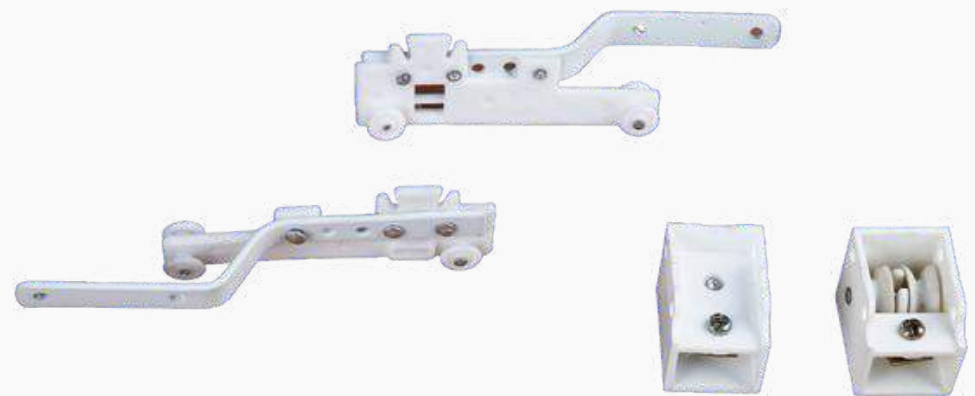

Deluxe End Cap (Metal)

Ceiling Bracket

Wall Bracket

Double Ceiling

Double Wall

LINEA TRACK

Ceiling Clamp

Wall Clamp

Wall Bracket

Double Ceiling

Double Wall

M CHANNEL

White

Ivory

Runner

M Track End Cap

M Track Magnet

M Double Brackets

M Ceiling/Wall Bracket

Long Wall Bracket (M Track)

M Track Overlapper

WHITE

IVORY

M TRACK HEAVY RUNNER

RIPPLE ACCESSORIES

JUMBO TRACK

White

Ivory

Jumbo Elbow

Jumbo End Cap

Jumbo Long Bracket (#28)

Jumbo Bracket (#28)