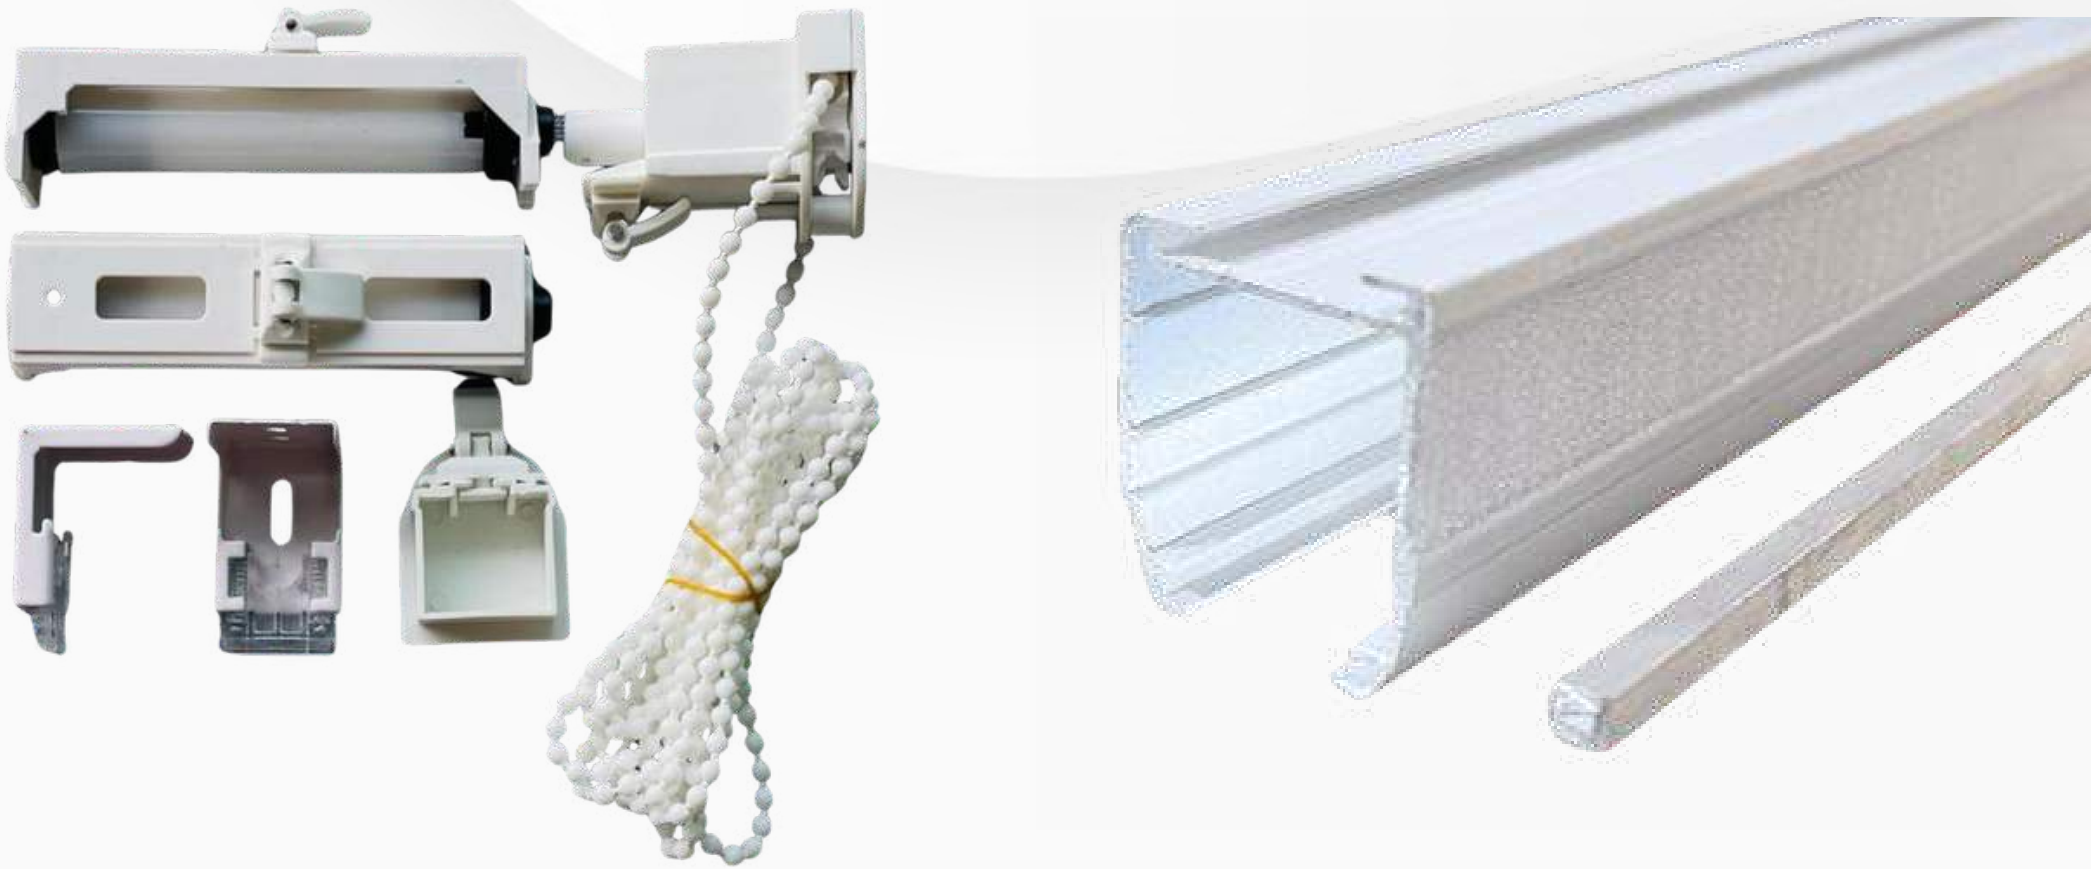

Black Lock Set

3 Pulley Spl. Set

0.9MM Cord

O - Rings

Transparent Set

ROMAN SUPREME CHANNEL

Totally Screw-Free Installation for Heavy Duty Blinds

Roman Tubelight Channel