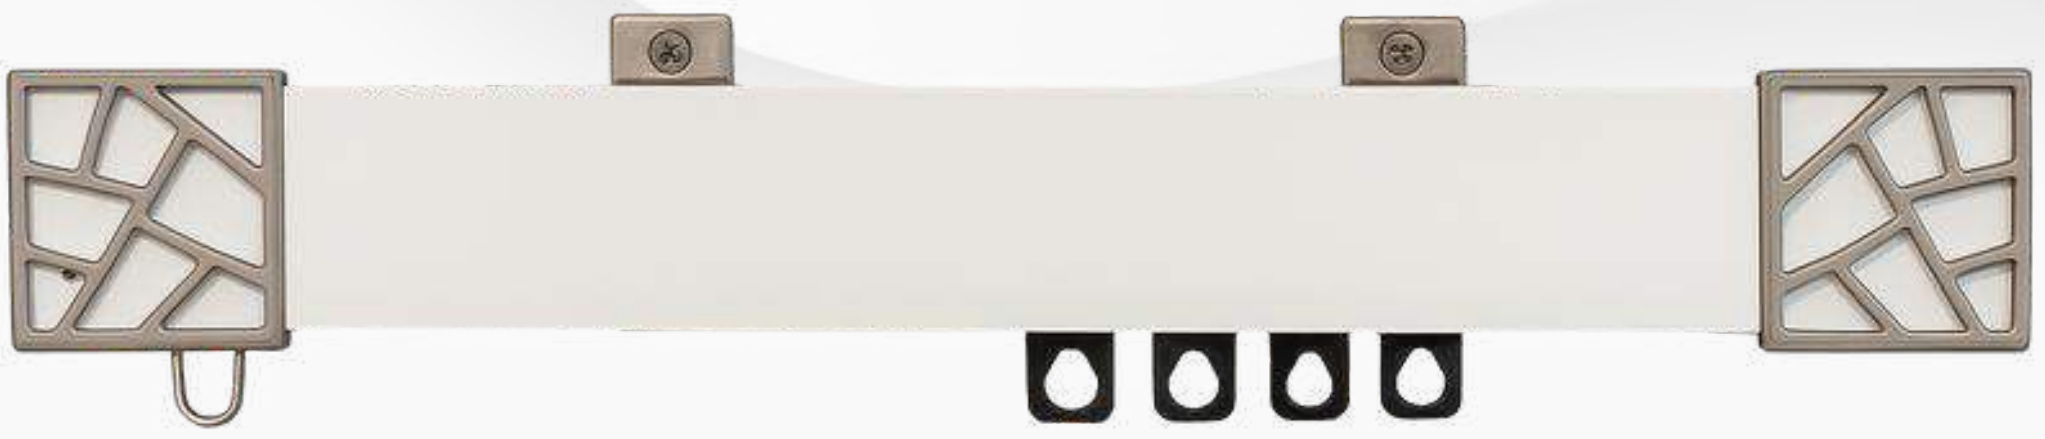

Deluxe End Cap (Metal)

Ceiling Bracket

Wall Bracket

Double Ceiling

Double Wall

LINEA TRACK

Ceiling Clamp

Wall Clamp