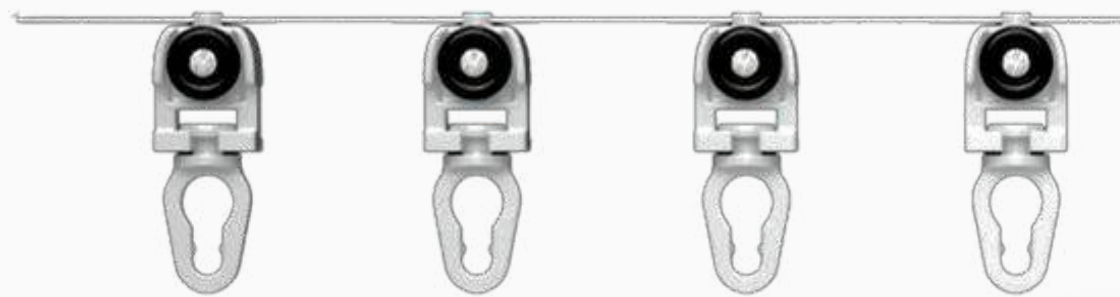

Ripple Accessories