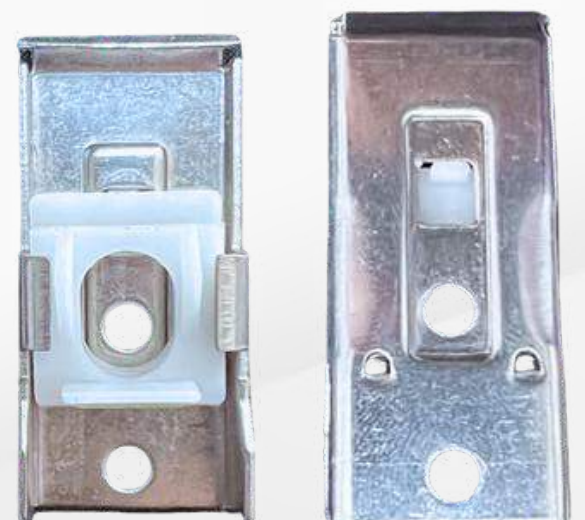

Manual Bending Premium Channel

BEND IT, STYLE IT. YOUR WAY.

Flexi Metal End Cap

Flexi Runner

Flexi Ceiling and Wall Bracket

- 
- PVC Infused Manual Bending Track
 - 90 Degree plus bend can be done manually
 - Track Weight : 1kg/15Ft

MEGA-FLEXI TRACK

Flexi -
Ripple
Accessories

Runner

Wall Clamp

Ceiling Clamp

MINI SILENT TRACK

Mini Silent End Cap

Magnet

Mini Runner

Mini Silent Brackets

Double Ceiling/Wall

DOUBLE CURTAIN TRACK

Double Track Runner

Double End Cap

SLEEK M TRACK

Sleek M End Cap