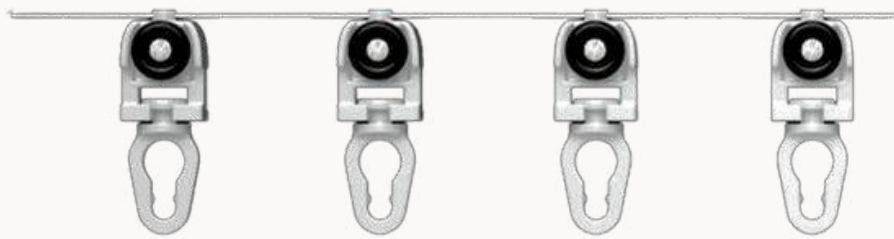

MANUALLY BENDABLE MOTORIZED TRACK

**Manually Bend the Track by Hand
No Machine Required**

MOTORIZED ACCESSORIES

Green Belt

10.5mm and 11.5mm

Connection Part

Motorized Runner

3 Wire End Cap Set

Ripple Accessories

5 Wire End Cap Set

Ceiling Clamp

Overlapper for Ripple

Overlapper for Bendable Track

Motorized Overlapper

Blind Components

ROMAN BLINDS