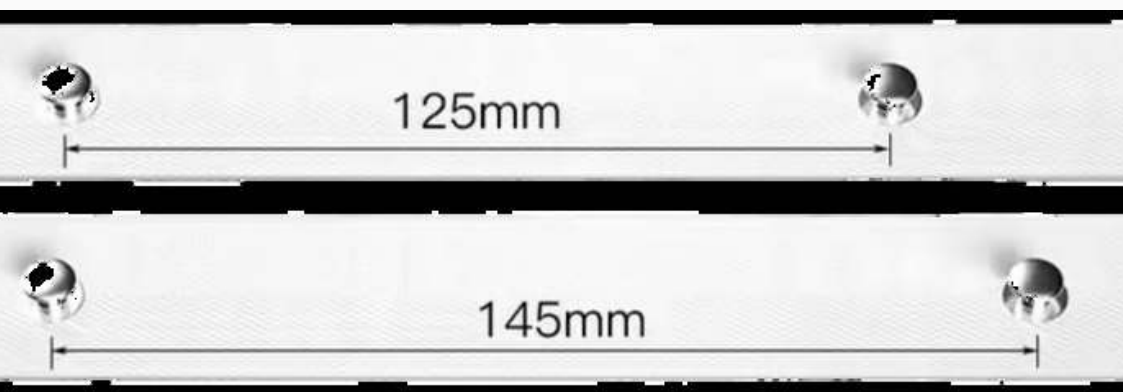

MEGA-FLEXI TRACK