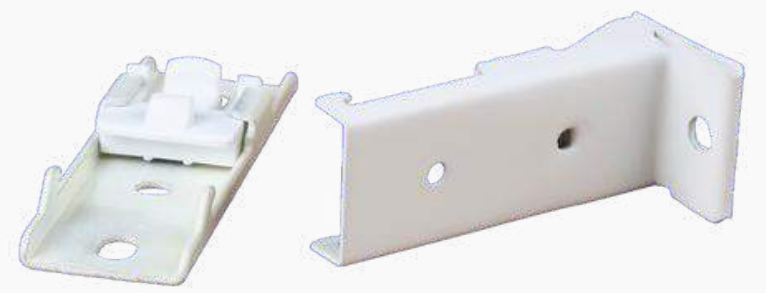

M Ceiling/Wall Bracket