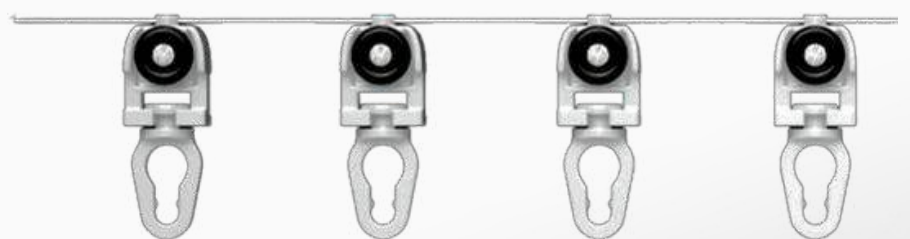

RIPPLE ACCESSORIES

JUMBO TRACK

White

Ivory

Jumbo Elbow

Jumbo End Cap

Jumbo Long Bracket (#28)

Jumbo Bracket (#28)

Jumbo Runner (Ivory/Blue)

Jumbo Track Overlapper

JUMBO DOUBLE WALL

Jumbo Jointer

Jumbo Magnet

RIPPLE ACCESSORIES

INVISIBLE TRACK

**WORLD'S SLIMMEST
CURTAIN TRACK**