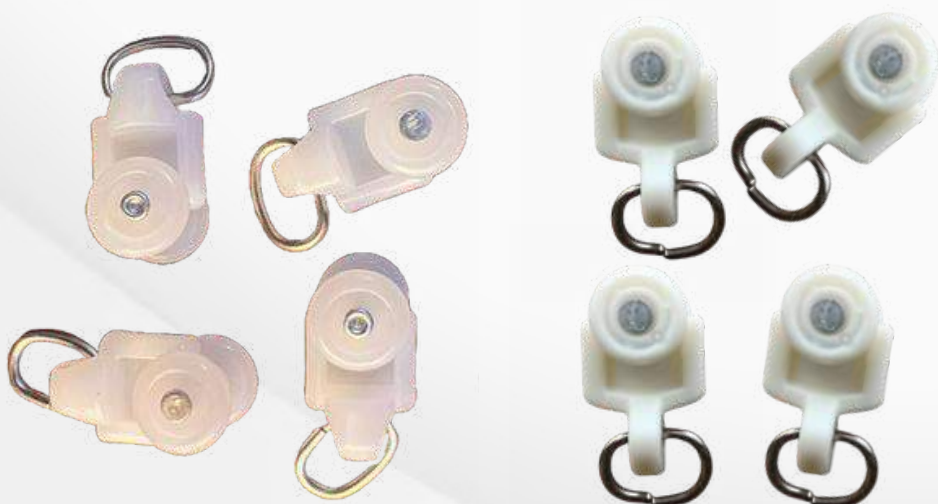

M Track Magnet

M Double Brackets

M Ceiling/Wall Bracket

Long Wall Bracket (M Track)

M Track Overlapper

WHITE

IVORY

M TRACK HEAVY RUNNER

RIPPLE ACCESSORIES

JUMBO TRACK

White

Ivory

Jumbo Elbow

Jumbo End Cap

Jumbo Long Bracket (#28)

Jumbo Bracket (#28)