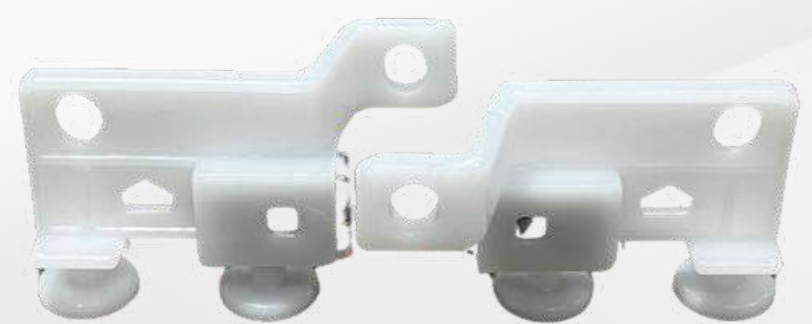

Ripple End Cap

Jumbo Silent Ripple Accessories

Jumbo Bracket (#28)

Jumbo Silent Elbow

Universal Double Wall (Heavy)
Available in all colours

Jumbo Silent End Cap

Universal Magnet

DELUXE CHANNEL

Rose Gold

Matte Grey

Matte Black

Champagne

Light Ivory

Brush Gold

1.8kg/15ft

Deluxe Runner

Deluxe End Cap (Metal)

Ceiling Bracket

Wall Bracket

Double Ceiling

Double Wall

LINEA TRACK

Ceiling Clamp

Wall Clamp