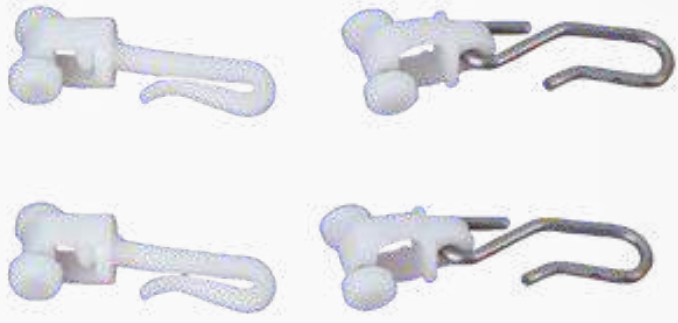

RIPPLE ACCESSORIES

JUMBO TRACK

White

Ivory

Jumbo Elbow

Jumbo End Cap

Jumbo Long Bracket (#28)

Jumbo Bracket (#28)

Jumbo Runner (Ivory/Blue)

Jumbo Track Overlapper

JUMBO DOUBLE WALL

Jumbo Jointer

Jumbo Magnet

RIPPLE ACCESSORIES

INVISIBLE TRACK

**WORLD'S SLIMMEST
CURTAIN TRACK**

FZZM12-J

Track Becomes Invisible
After Curtain Installation

HOSPITAL CURTAIN TRACK

Runner (Pvc Hook/SS Hook)

Hospital Aluminum Set

Jointer

Hospital PVC Set

Extension Pipe
(12mm/15mm)