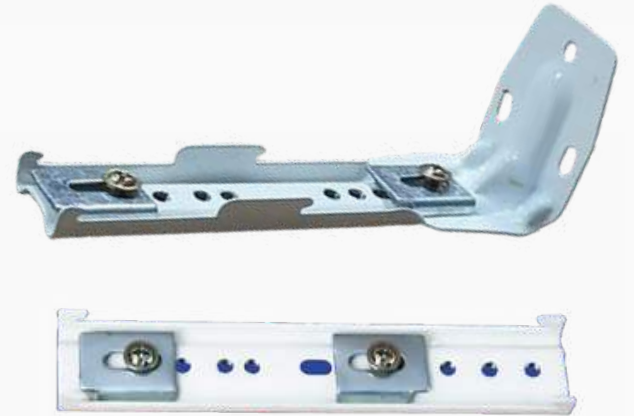

Double Ceiling/Wall