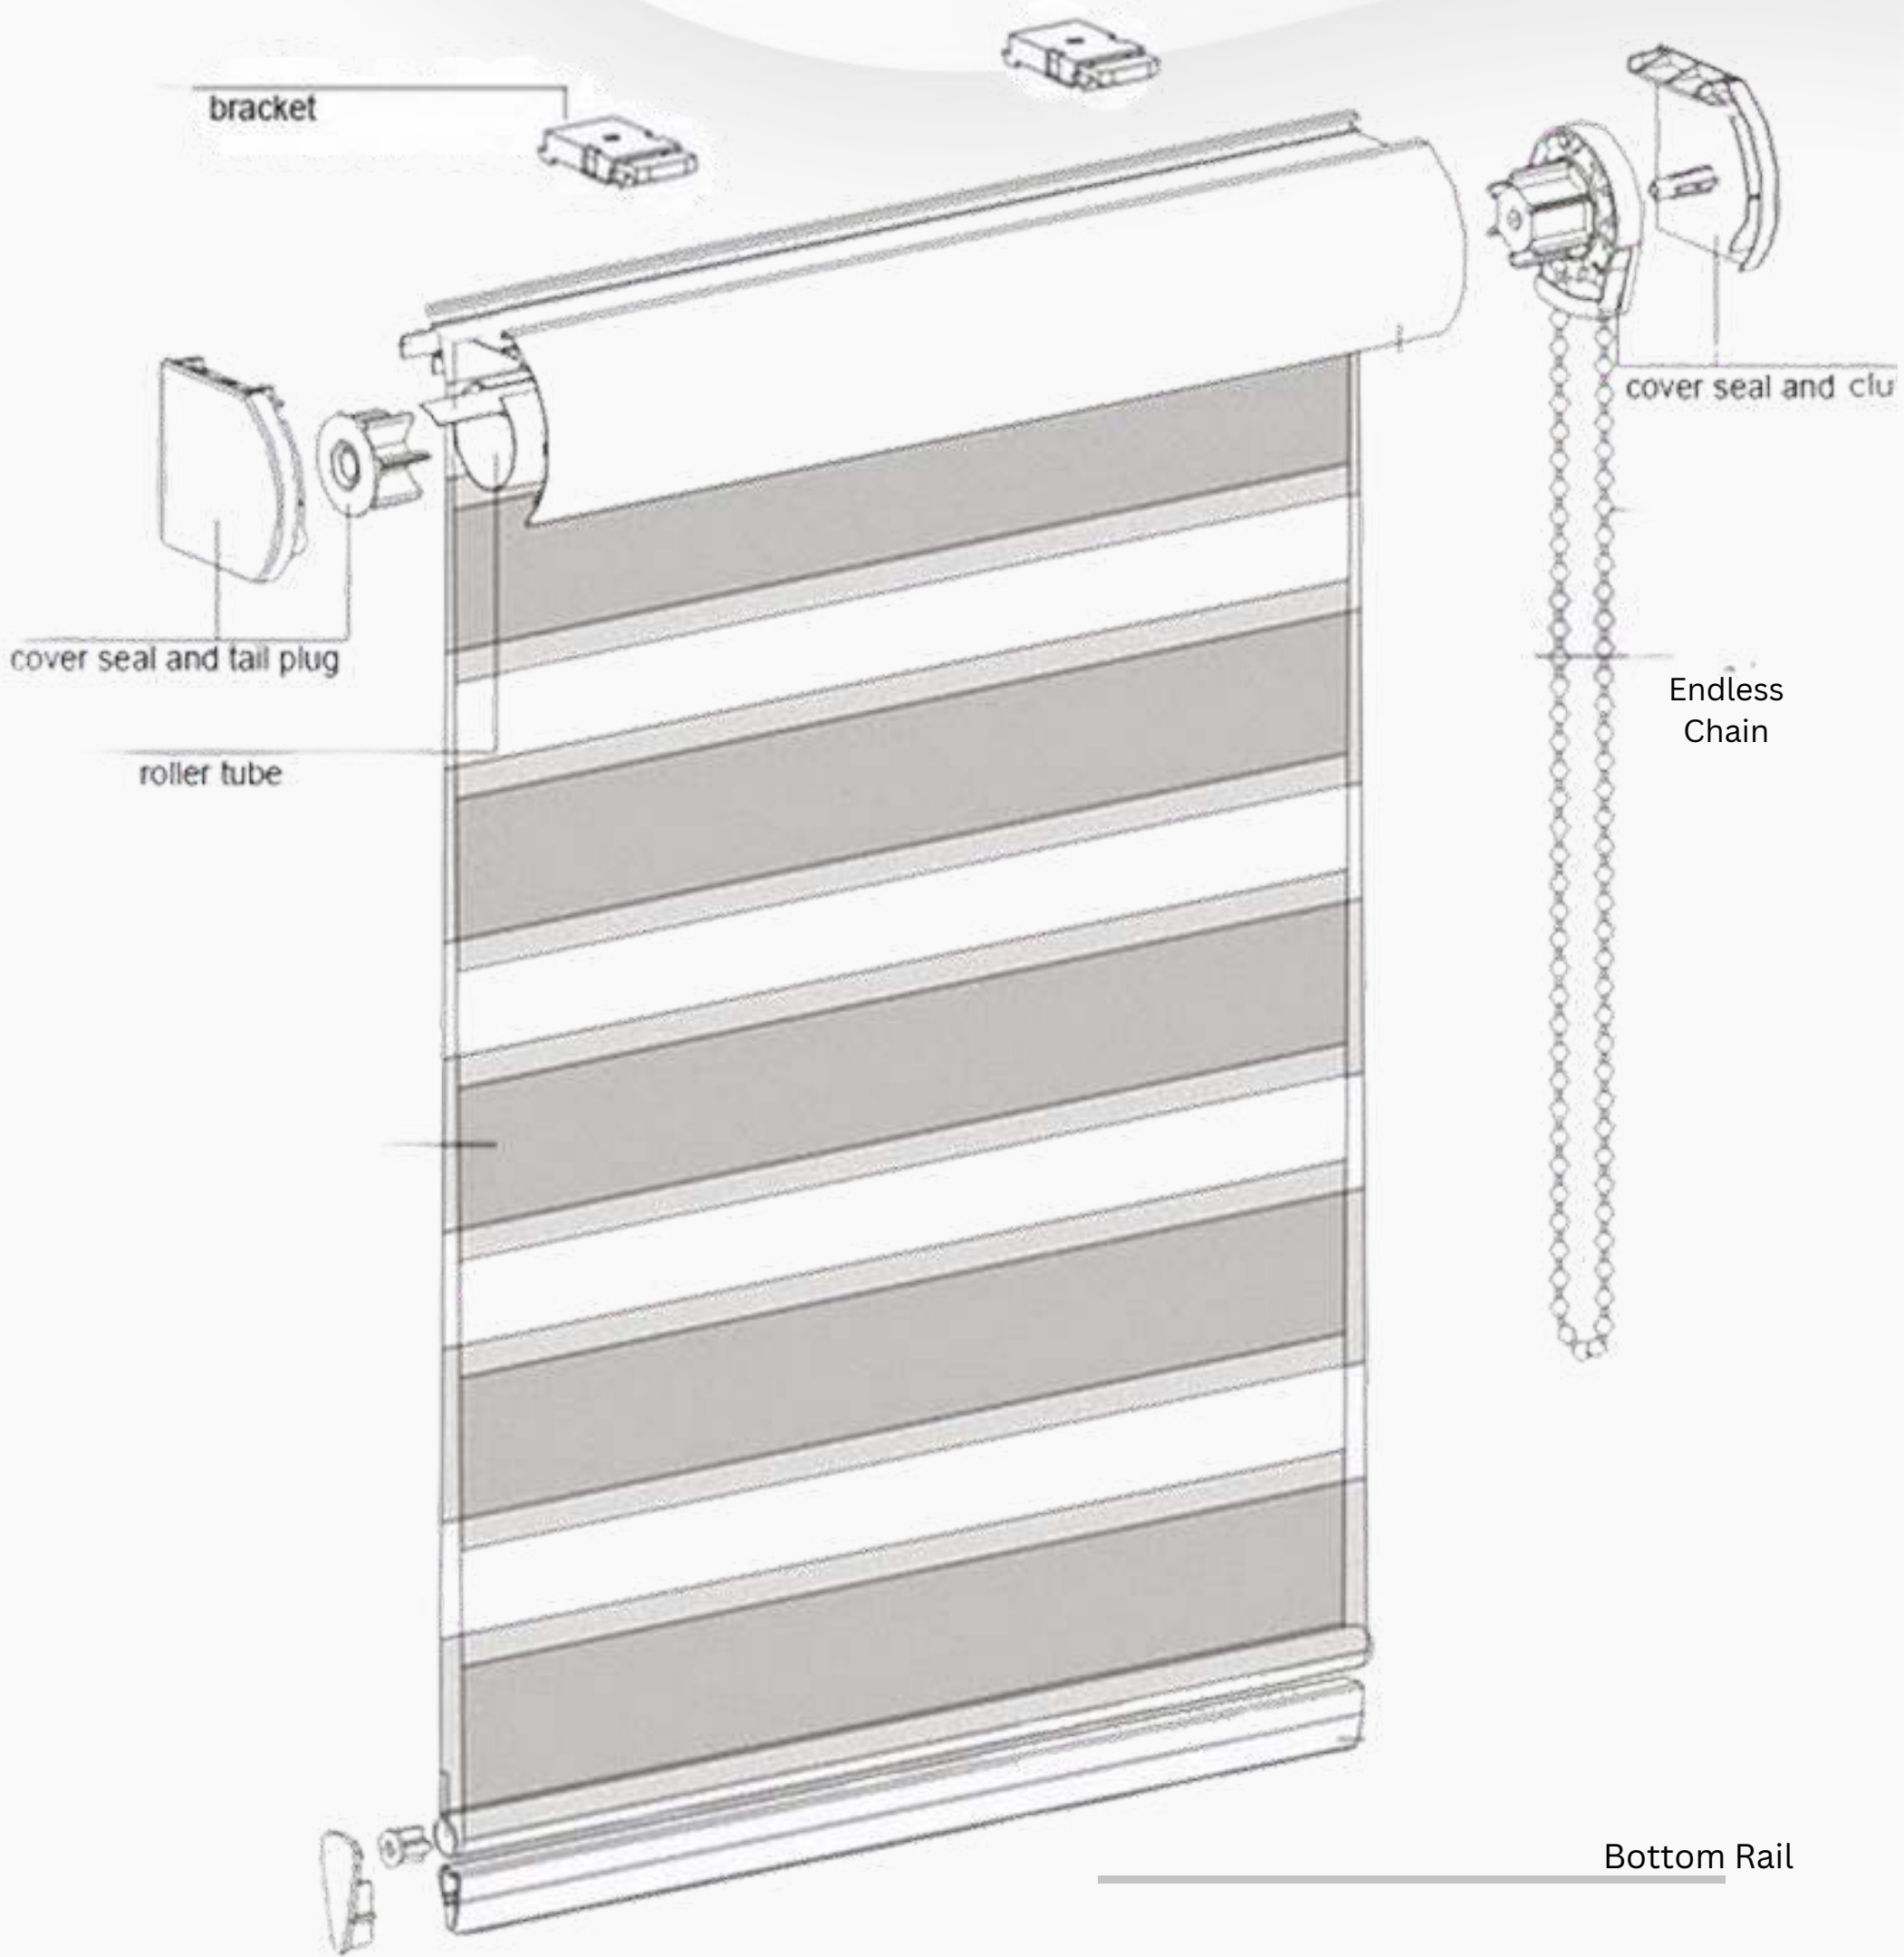

Tubelight Set Light

Tubelight Set Heavy

ROMAN - New Tubelight Channel

New Tubelight Set Heavy

ZEBRA BLINDS

White

Grey

Brown