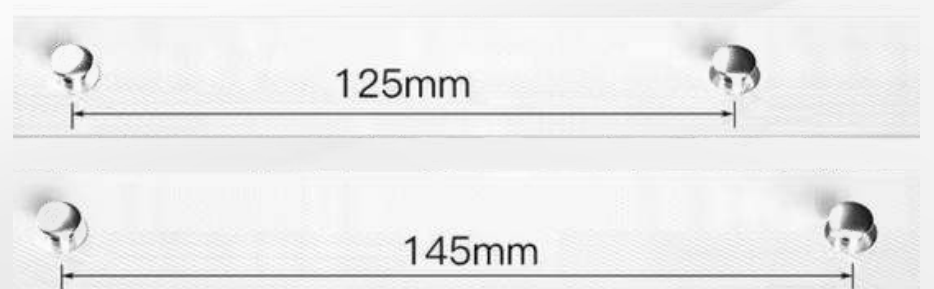

Jumbo Runner (Ivory/Blue)

Jumbo Track Overlapper

JUMBO DOUBLE WALL

Jumbo Jointer

Jumbo Magnet

RIPPLE ACCESSORIES

INVISIBLE TRACK

**WORLD'S SLIMMEST
CURTAIN TRACK**