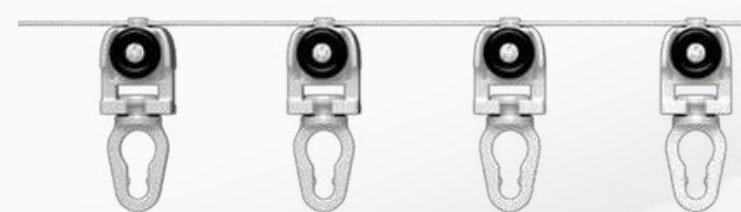

M Track Magnet

M Double Brackets

M Ceiling/Wall Bracket

Long Wall Bracket (M Track)

M Track Overlapper

WHITE

IVORY

M TRACK HEAVY RUNNER

RIPPLE ACCESSORIES

JUMBO TRACK

White

Ivory

Jumbo Elbow

Jumbo End Cap

Jumbo Long Bracket (#28)

Jumbo Bracket (#28)