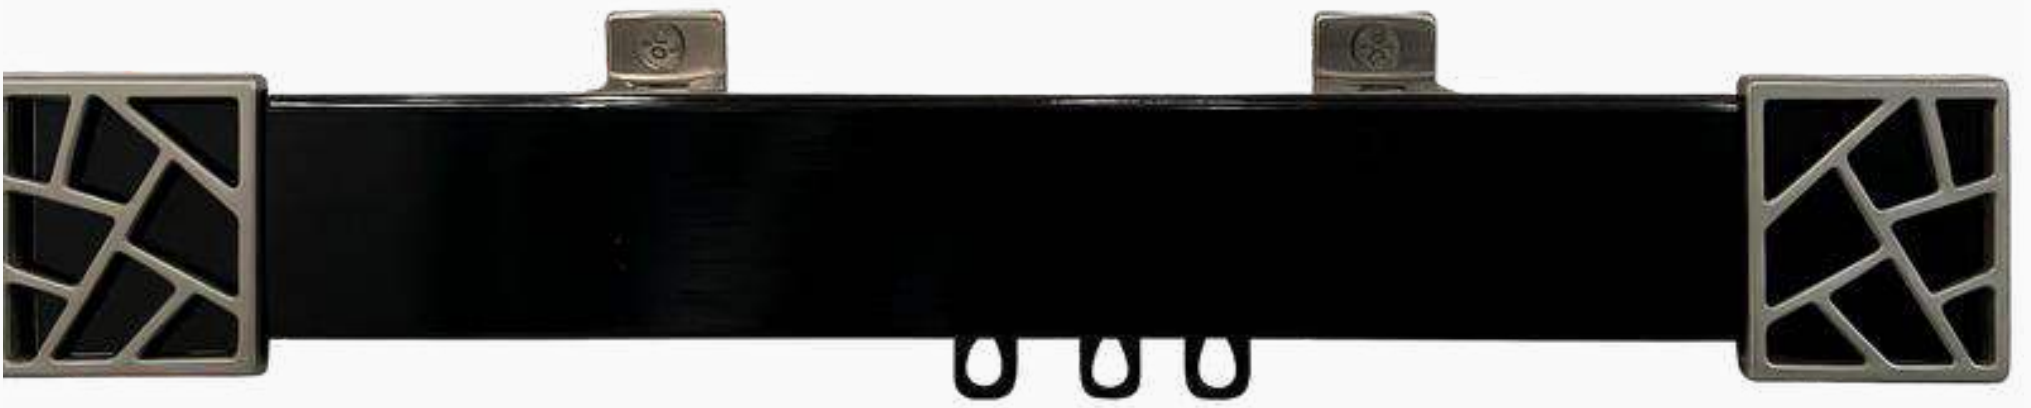

Rose Gold

Matte Grey

Matte Black

Champagne

Light Ivory

Brush Gold

1.8kg/15ft

Deluxe Runner

Deluxe End Cap (Metal)

Ceiling Bracket

Wall Bracket

Double Ceiling

Double Wall

LINEA TRACK

Ceiling Clamp

Wall Clamp

Linea End Cap

Linea Runner

Linea Double Ceiling

ROLEX CHANNEL

Champagne

Matte Black

Gold Dust

Swan White