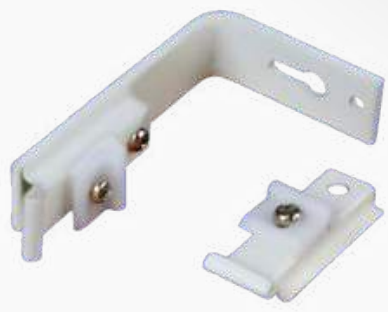

FZZM12-J

Track Becomes Invisible
After Curtain Installation

HOSPITAL CURTAIN TRACK

Runner (Pvc Hook/SS Hook)

Hospital Aluminum Set

Jointer

Hospital PVC Set

Extension Pipe
(12mm/15mm)

Hospital Metal Set

Hospital Bending Machine

RIPPLE-FOLD TRACK

Ripple Ceiling/Wall Bracket

Ripple Track

Ripple End Cap

Ripple Runner

POWER TRACK