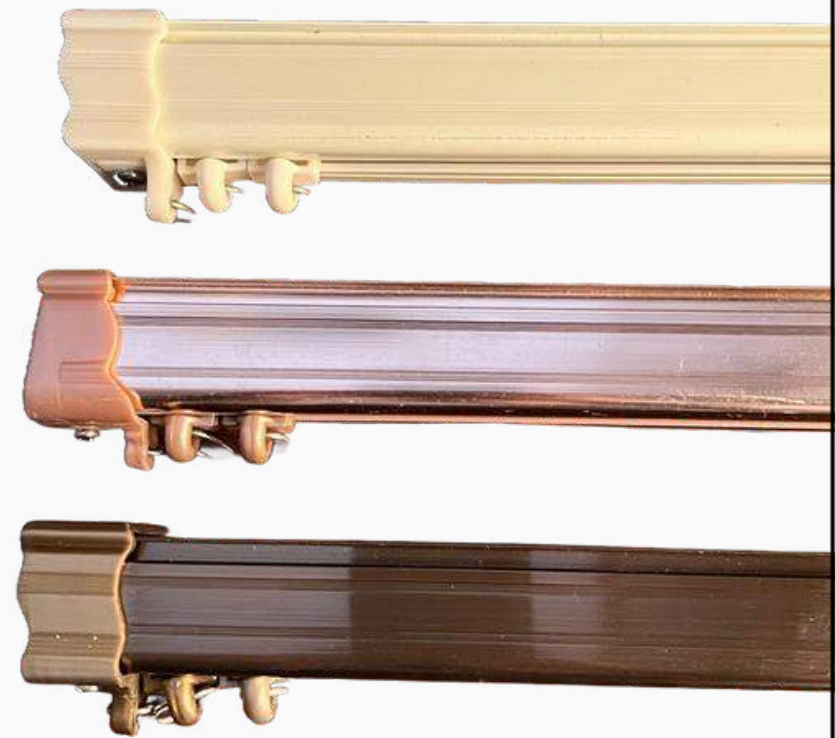

Ripple End Cap

Jumbo Silent Ripple Accessories

Jumbo Bracket (#28)

Jumbo Silent Elbow

Universal Double Wall (Heavy)
Available in all colours

Jumbo Silent End Cap

Universal Magnet

DELUXE CHANNEL