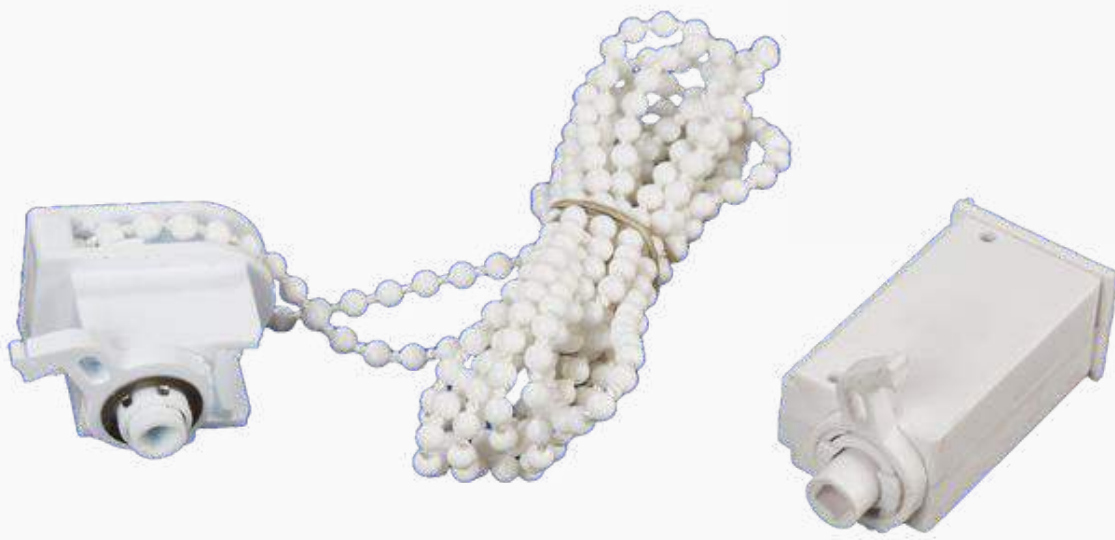

Wall Bracket

Double Ceiling

Double Wall

M CHANNEL

White

Ivory

Runner

M Track End Cap

End Cap

Brass Bush

Vertical Marvel

Vertical Ceiling Bracket

Vertical Vista

PVC / Iron Bottom Weight

Runner-Spacer-Hanger

Operation and Bottom Chain

Master Runner

Cord Weight 01

Cord Weight 02

Cord Weight 03

WOOD VENITIAN BLINDS

VT-01

VT-02

Roman One-Touch Channel

Bamboo Blinds Set (Imported)

CURTAIN ACCESSORIES

PVC J Hook

Metal Hook (Imported)

Metal Hook (Imported)

L Bracket (All Sizes)

Curtain Retro Magnet

Bottom Weight Chain