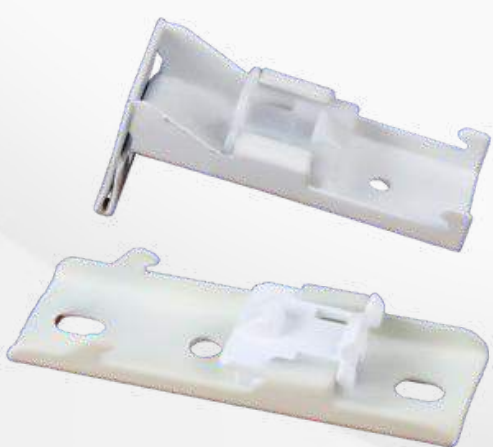

Manual Bending Premium Channel

BEND IT, STYLE IT. YOUR WAY.

Flexi Metal End Cap

Flexi Runner

Flexi Ceiling and Wall Bracket

- 
- PVC Infused Manual Bending Track
 - 90 Degree plus bend can be done manually
 - Track Weight : 1kg/15Ft

MEGA-FLEXI TRACK

Flexi -
Ripple
Accessories

Runner

Wall Clamp

Ceiling Clamp

MINI SILENT TRACK

Mini Silent End Cap

Magnet