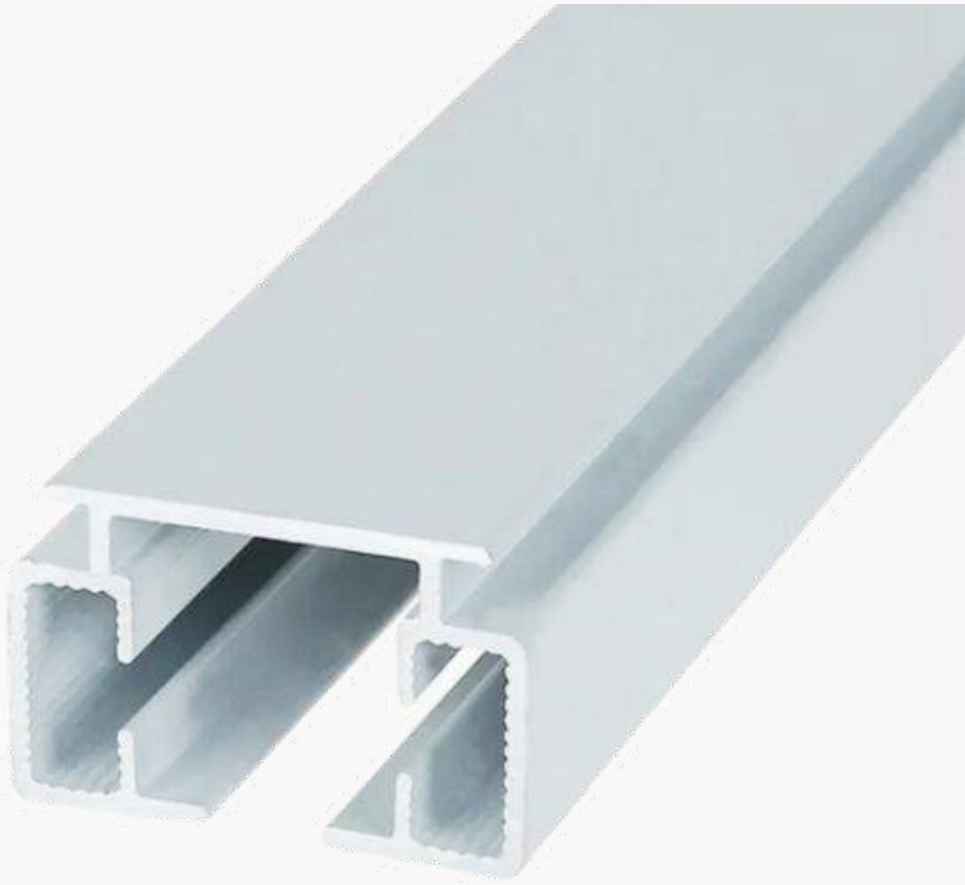

Features

- Electronic Limit
- Touch-start
- Switching Direction
- Hotel Power Mode

Stall Protection

Scan & Program

Third Party Interface

MOTORIZED CURTAIN TRACK

MOTORIZED TRACK
(INDIAN)

MOTORIZED SUPER
SILENT (IMPORTED)