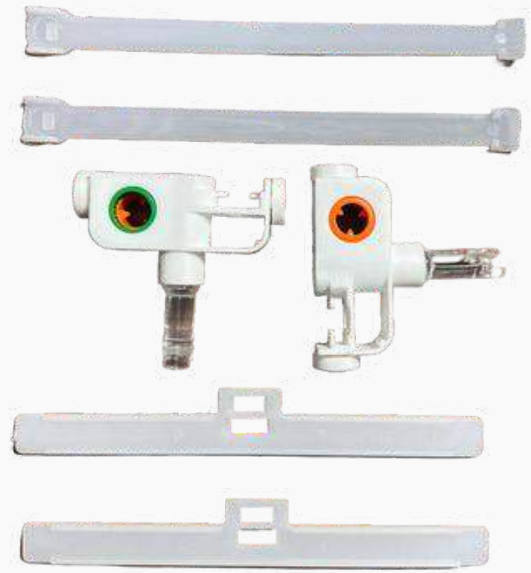

End Cap

Brass Bush

Vertical Marvel

Vertical Ceiling Bracket

Vertical Vista

PVC / Iron Bottom Weight

Runner-Spacer-Hanger

Operation and Bottom Chain