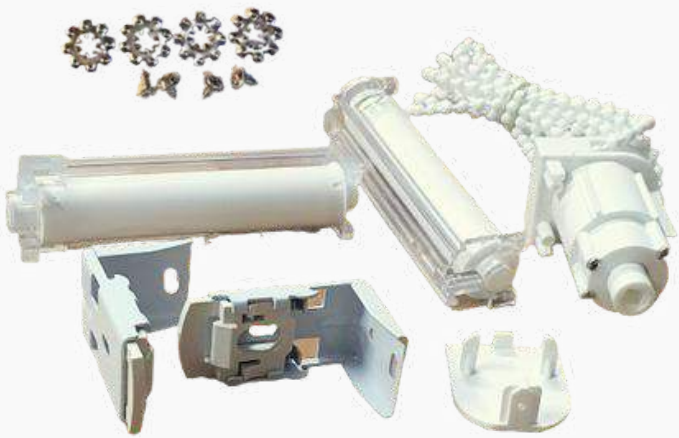

Tubelight Set Heavy