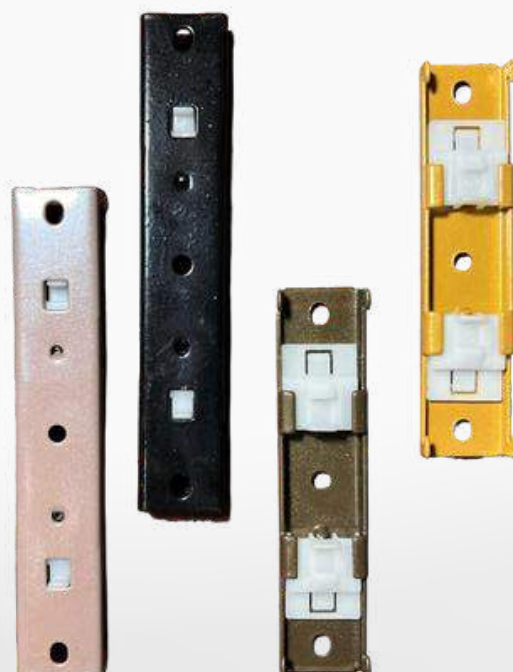

Deluxe End Cap (Metal)

Ceiling Bracket

Wall Bracket

Double Ceiling

Double Wall

LINEA TRACK

Ceiling Clamp

Wall Clamp

SS End Cap

Heavy Runner

Rolex Ceiling

Rolex Wall

Ripple Accessories

ULTIMA TRACK

Electrophoresis
Colour
Coating

Rose Gold

Ivory

Mate Black

Champagne

Gold

Teak - Wood

Ultima Runner

Ultima End Cap (Metal)

Ceiling Bracket

Wall Bracket

Double Ceiling

Double Wall

M CHANNEL

White

Ivory

Runner

M Track End Cap