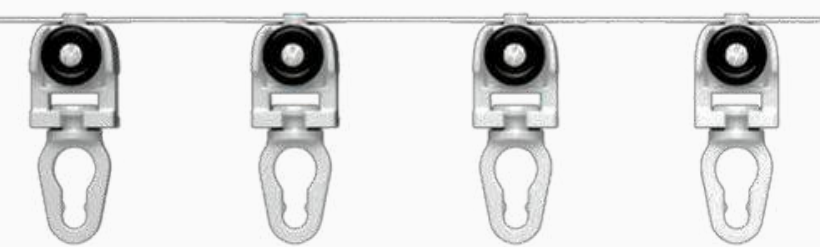

Ripple End Cap

Jumbo Silent Ripple Accessories

Jumbo Bracket (#28)

Jumbo Silent Elbow

Universal Double Wall (Heavy)
Available in all colours

Jumbo Silent End Cap

Universal Magnet

DELUXE CHANNEL