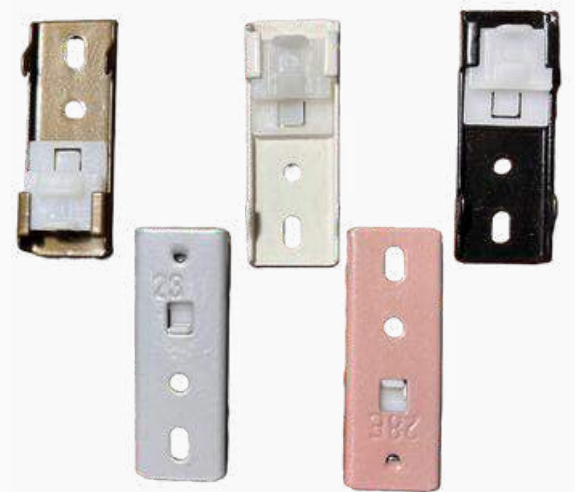

Ripple End Cap

Jumbo Silent Ripple Accessories

Jumbo Bracket (#28)

Jumbo Silent Elbow

Universal Double Wall (Heavy)
Available in all colours

Jumbo Silent End Cap

Universal Magnet

DELUXE CHANNEL

Deluxe End Cap (Metal)

Ceiling Bracket

Wall Bracket

Double Ceiling

Double Wall

LINEA TRACK

Ceiling Clamp

Wall Clamp