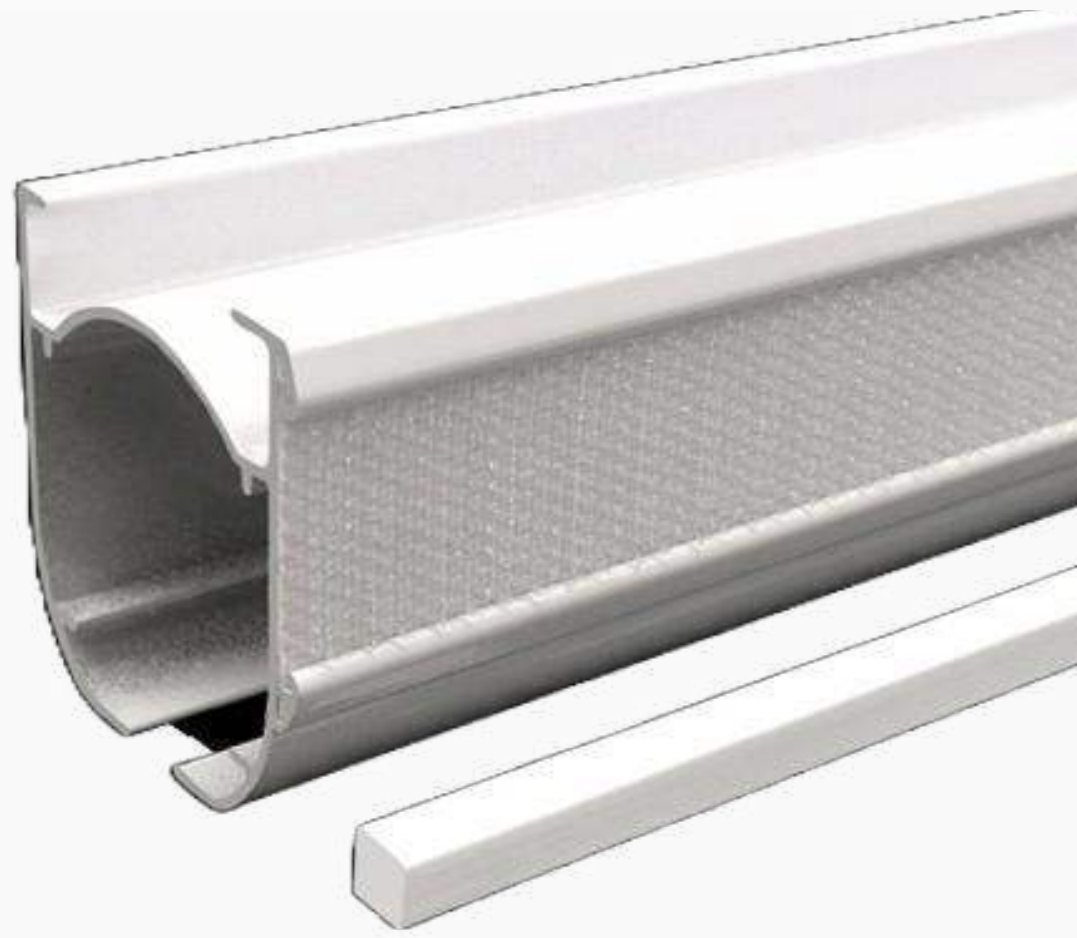

ROMAN SUPREME CHANNEL

Totally Screw-Free Installation for Heavy Duty Blinds

Roman Tubelight Channel

ROMAN - New Tubelight Channel