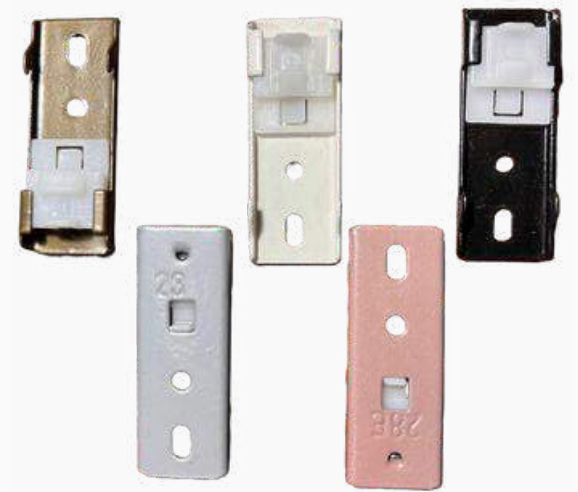

Ivory

Mate Black

Champagne

Gold

Teak - Wood

Ultima Runner

Ultima End Cap (Metal)

Ceiling Bracket