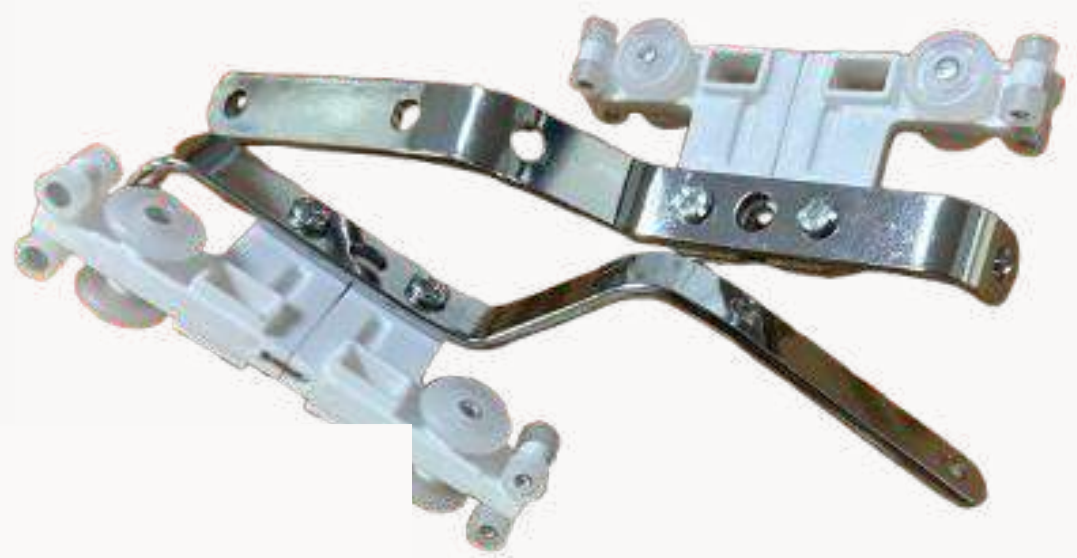

MANUALLY BENDABLE MOTORIZED TRACK

**Manually Bend the Track by Hand
No Machine Required**

MOTORIZED ACCESSORIES

Green Belt

10.5mm and 11.5mm

Connection Part

Motorized Runner

3 Wire End Cap Set

Ripple Accessories

5 Wire End Cap Set

Ceiling Clamp

Overlapper for Ripple

Overlapper for Bendable Track

Motorized Overlapper

Blind Components

ROMAN BLINDS

Black Lock Set

3 Pulley Spl. Set

0.9MM Cord

O - Rings

Transparent Set

ROMAN SUPREME CHANNEL

Totally Screw-Free Installation for Heavy Duty Blinds

Roman Tubelight Channel