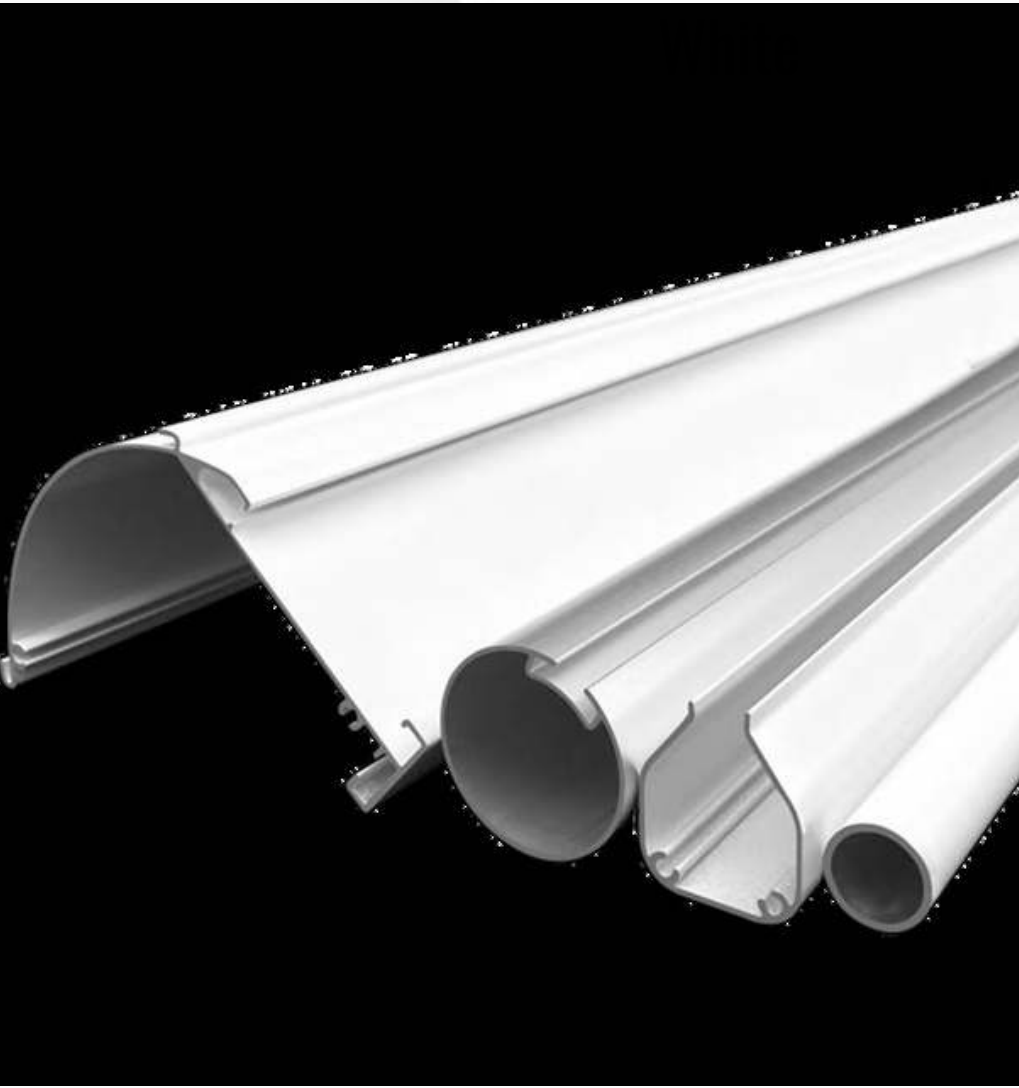

ZEBRA BLINDS

Grey

Brown

ZEBRA SECTION SET - MODEL M