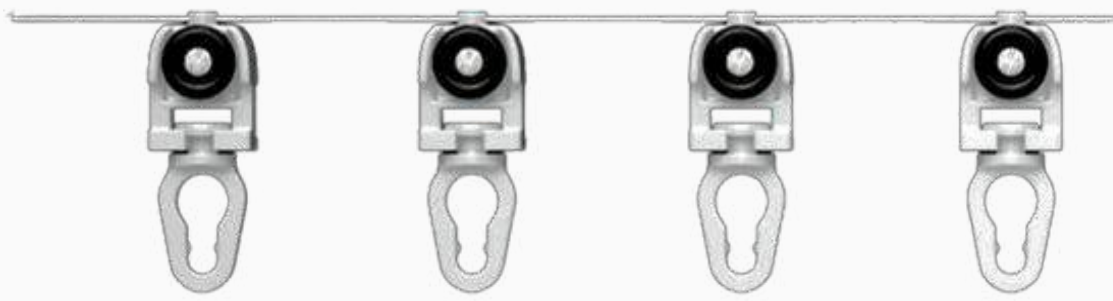

Manual Bending Premium Channel

BEND IT, STYLE IT. YOUR WAY.

Flexi Metal End Cap

Flexi Runner

Flexi Ceiling and Wall Bracket

- 
- PVC Infused Manual Bending Track
 - 90 Degree plus bend can be done manually
 - Track Weight : 1kg/15Ft

MEGA-FLEXI TRACK

Flexi -
Ripple
Accessories

Runner

Wall Clamp

Ceiling Clamp

MINI SILENT TRACK

Mini Silent End Cap

Magnet